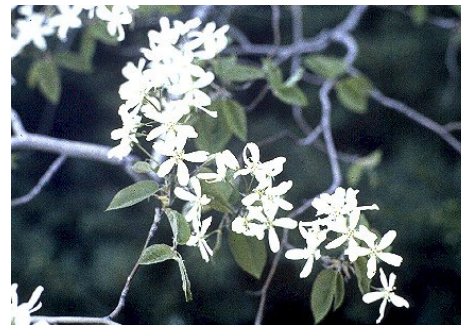

Acer Rubrum Red Maple

Height: 30-50 ft Spread: 15-30 ft

Form: Pyramidal

Outstanding large fall color tree. Bright orange to deep reddish-purple foliage color is reliable This maple produces a tall, rounded form bearing light green foliage in spring and summer. A super choice for high profile shade tree in front or backyard.

Amelanchier lamarckii

Serviceberry

Height: 15-25 ft Spread: 20 ft

Extraordinary eastern American native tree is superior for landscaping. Blooms in spring before leaves with white racemes that cover the whole tree like snow. These are followed by small black fruits that ripen in summer and are relished by birds. Grey green foliage turns a brilliant yellow to scarlet, its most desirable feature.

Cornus florida var. rubra

Pink Flowering Dogwood

Height: 30 ft Spread: 30 ft
Flowers that range from pink to reddish.

Magnolia x 'Jane Jane Magnolia

Height: 10-12 ft Spread: 8-10 ft

One of the group of magnolias known as 'The Little Girl Hybrids', valued for their ability to flower later than the star magnolia and thus avoid frost damage. A narrow, upright shrub or small tree that roots easily from softwood cuttings. Exquisite, 3 to 4 inch blooms are reddish purple outside and white inside and make their entrance in early spring before the foliage buds out. Has a charming, open branched habit on a narrow form.